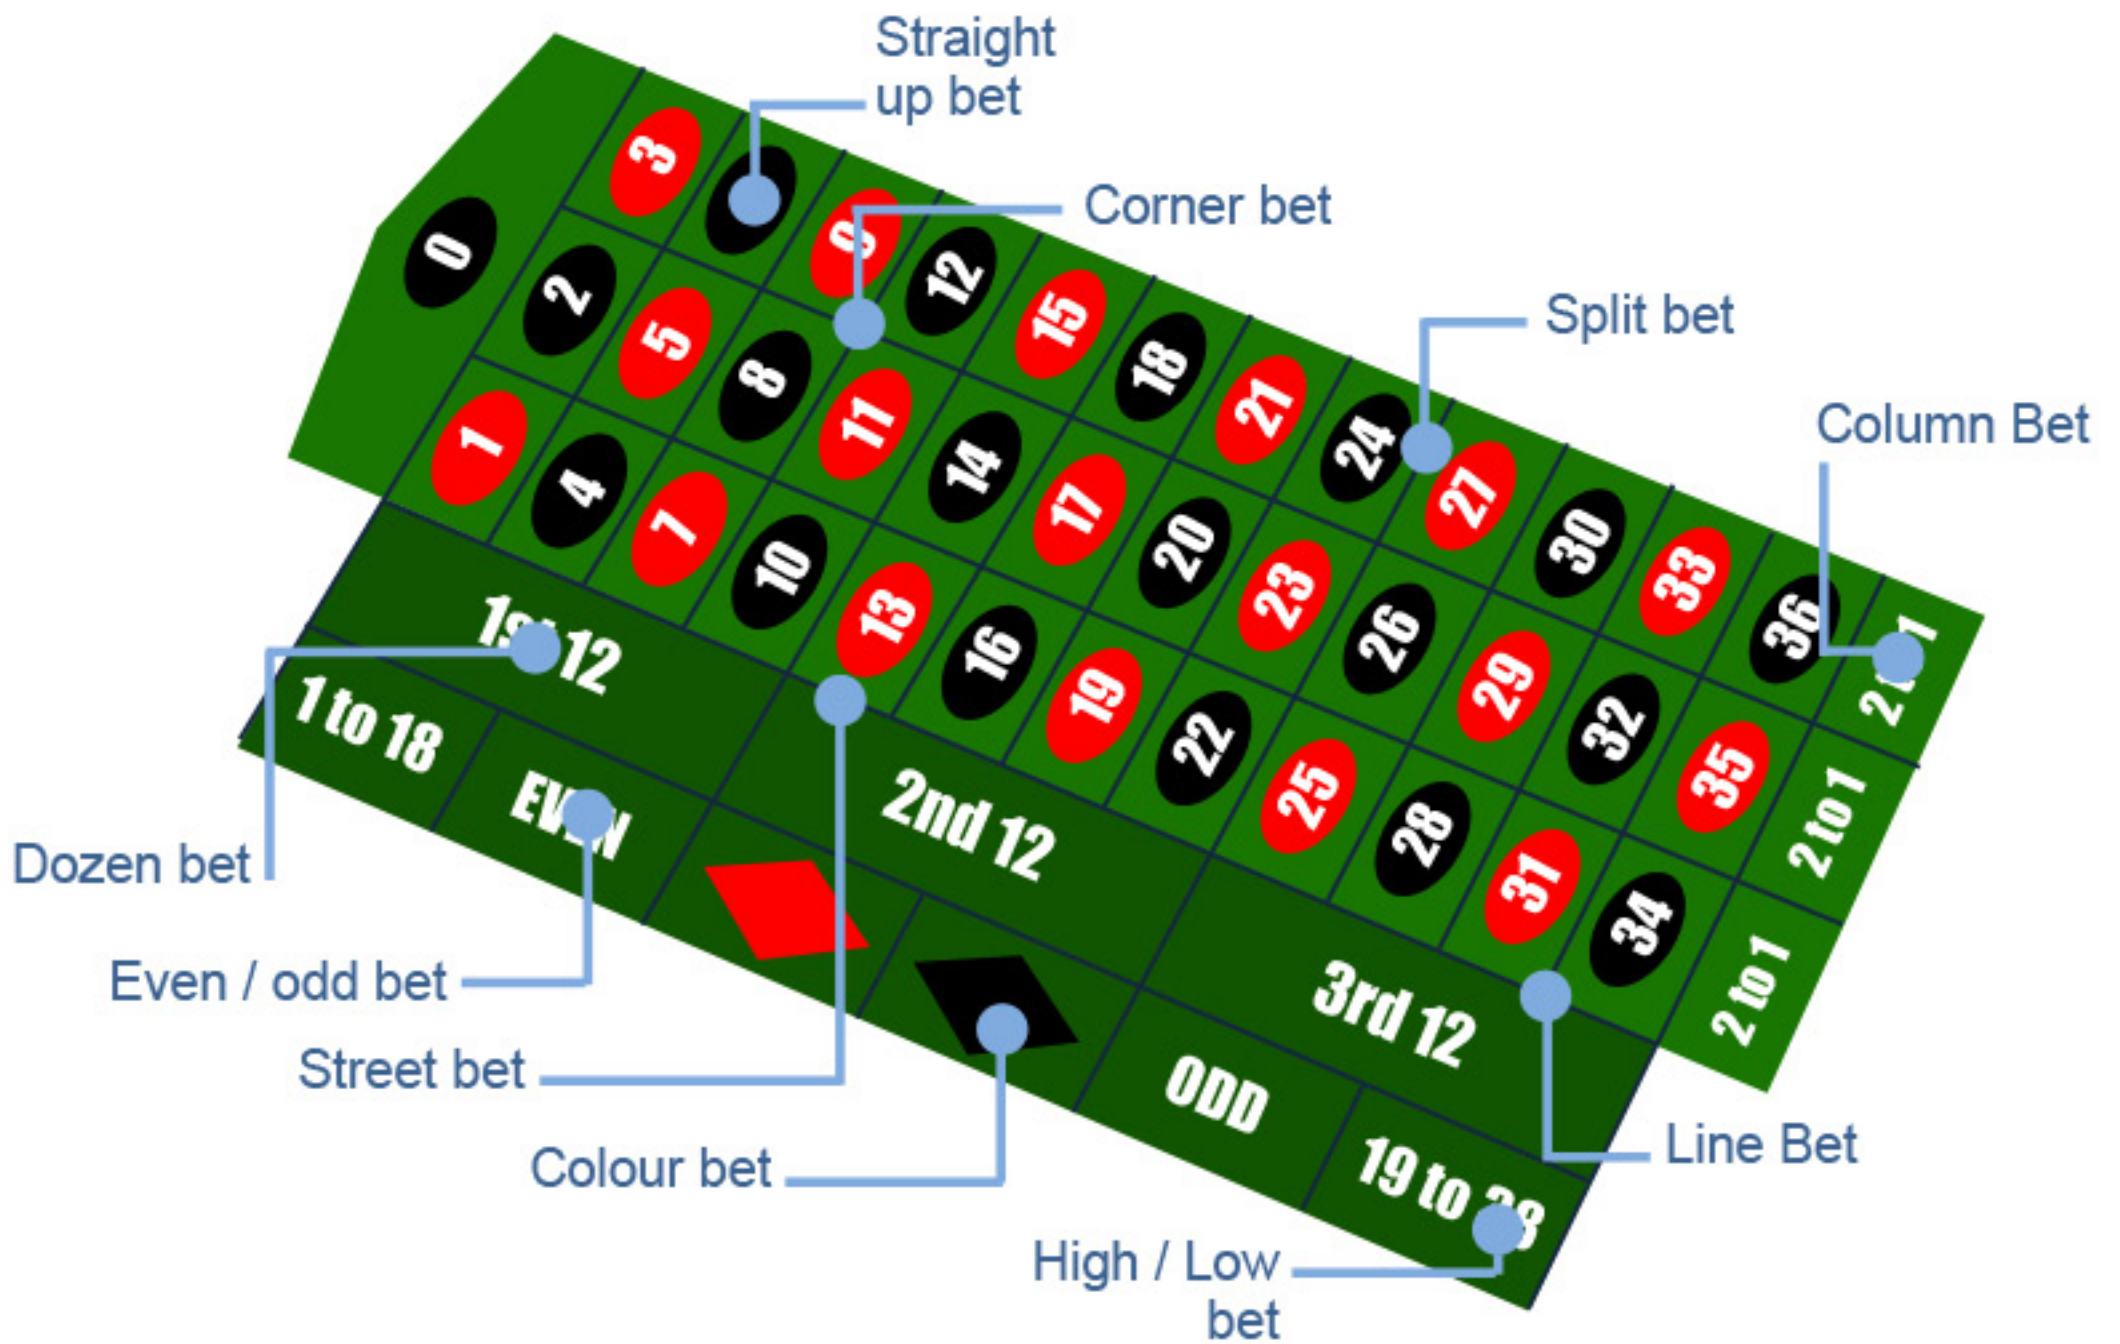

# ROULETTE REFERENCE CHART

### INSIDE BETS

Straight	1 in 37
Split	1 in 18.5
Street	1 in 12.3
Square	1 in 9.25
Five-Number	1 in 7.4
Six-Number	1 in 6.2

### OUTSIDE BETS

Column	1 in 3.1
Dozen	1 in 3.1
Red/Black	1 in 2.06
Even/Odd	1 in 2.06
Low/High	1 in 2.06

## ROULETTE PAYOUTS

Bets	Quantity of numbers	Payoff
Straight Up	1 number	35 to 1
Split	2 numbers	17 to 1
Street	3 numbers	11 to 1
Corner (Square)	4 numbers	8 to 1
Five-Number	5 numbers	6 to 1
Six-Number	6 numbers	5 to 1
Column	12 numbers	2 to 1
Dozen	12 numbers	2 to 1
Low	18 numbers	1 to 1
High	18 numbers	1 to 1
Red	18 numbers	1 to 1
Black	18 numbers	1 to 1
Even	18 numbers	1 to 1
Odd	19 numbers	1 to 1